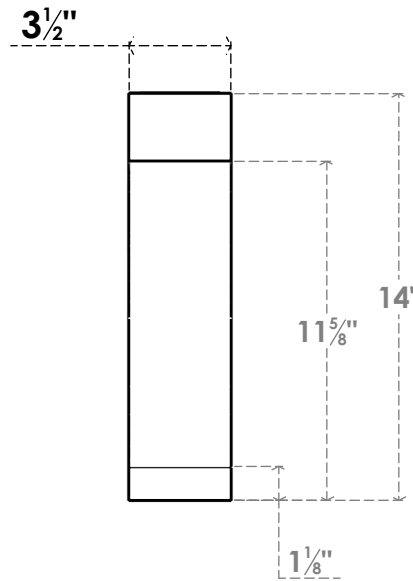

ITEM NUMBER: BRCPC035X06000X14000IMP

3 1/2"W X 6"D X 14"H IMPERIAL ARCHITECTURAL GRADE PVC CLOSED KNEE BRACE

SIDE PROFILE

FRONT PROFILE

ISOMETRIC

EKENA MILLWORK
2300 WEST MAIN ST.
CLARKSVILLE, TX 75426
TOLL FREE: 866-607-0453
WWW.EKENAMILLWORK.COM

NOTES

1. INSTALLATION TO BE COMPLETED IN ACCORDANCE WITH MANUFACTURER'S SPECIFICATIONS.
2. DRAWING MAY NOT BE TO SCALE
3. THIS DRAWING IS INTENDED FOR DESIGN AND PLANNING PURPOSES ONLY.
4. ALL INFORMATION CONTAINED HEREIN WAS CURRENT AT THE TIME OF DEVELOPMENT BUT MUST BE REVIEWED AND APPROVED BY THE PRODUCT MANUFACTURER TO BE CONSIDERED ACCURATE.
5. ARCHITECTURAL GRADE PVC PRODUCTS ARE MADE FROM EXPANDED CELLULAR PVC AND COME NATURALLY WHITE BUT MAY BE PAINTED