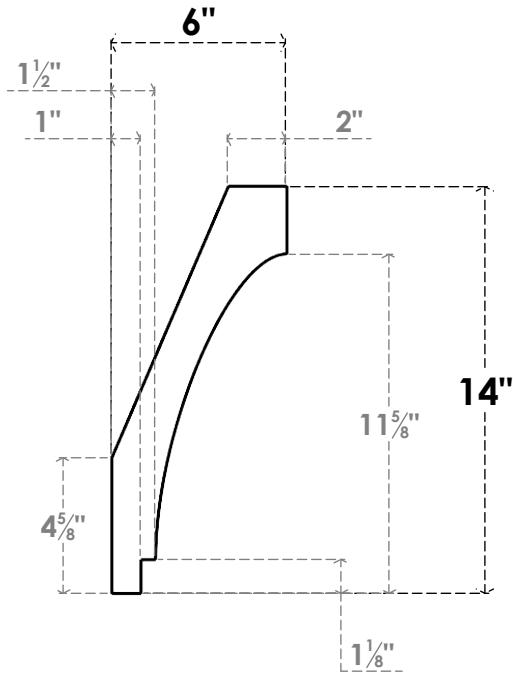

ITEM NUMBER: BRCPC035X06000X14000IMP

3 1/2"W X 6"D X 14"H IMPERIAL ARCHITECTURAL GRADE PVC CLOSED KNEE BRACE

SIDE PROFILE

FRONT PROFILE

ISOMETRIC

EKENA MILLWORK
2300 WEST MAIN ST.
CLARKSVILLE, TX 75426
TOLL FREE: 866-607-0453
WWW.EKENAMILLWORK.COM

NOTES

1. INSTALLATION TO BE COMPLETED IN ACCORDANCE WITH MANUFACTURER'S SPECIFICATIONS.
2. DRAWING MAY NOT BE TO SCALE
3. THIS DRAWING IS INTENDED FOR DESIGN AND PLANNING PURPOSES ONLY.
4. ALL INFORMATION CONTAINED HEREIN WAS CURRENT AT THE TIME OF DEVELOPMENT BUT MUST BE REVIEWED AND APPROVED BY THE PRODUCT MANUFACTURER TO BE CONSIDERED ACCURATE.
5. ARCHITECTURAL GRADE PVC PRODUCTS ARE MADE FROM EXPANDED CELLULAR PVC AND COME NATURALLY WHITE BUT MAY BE PAINTED